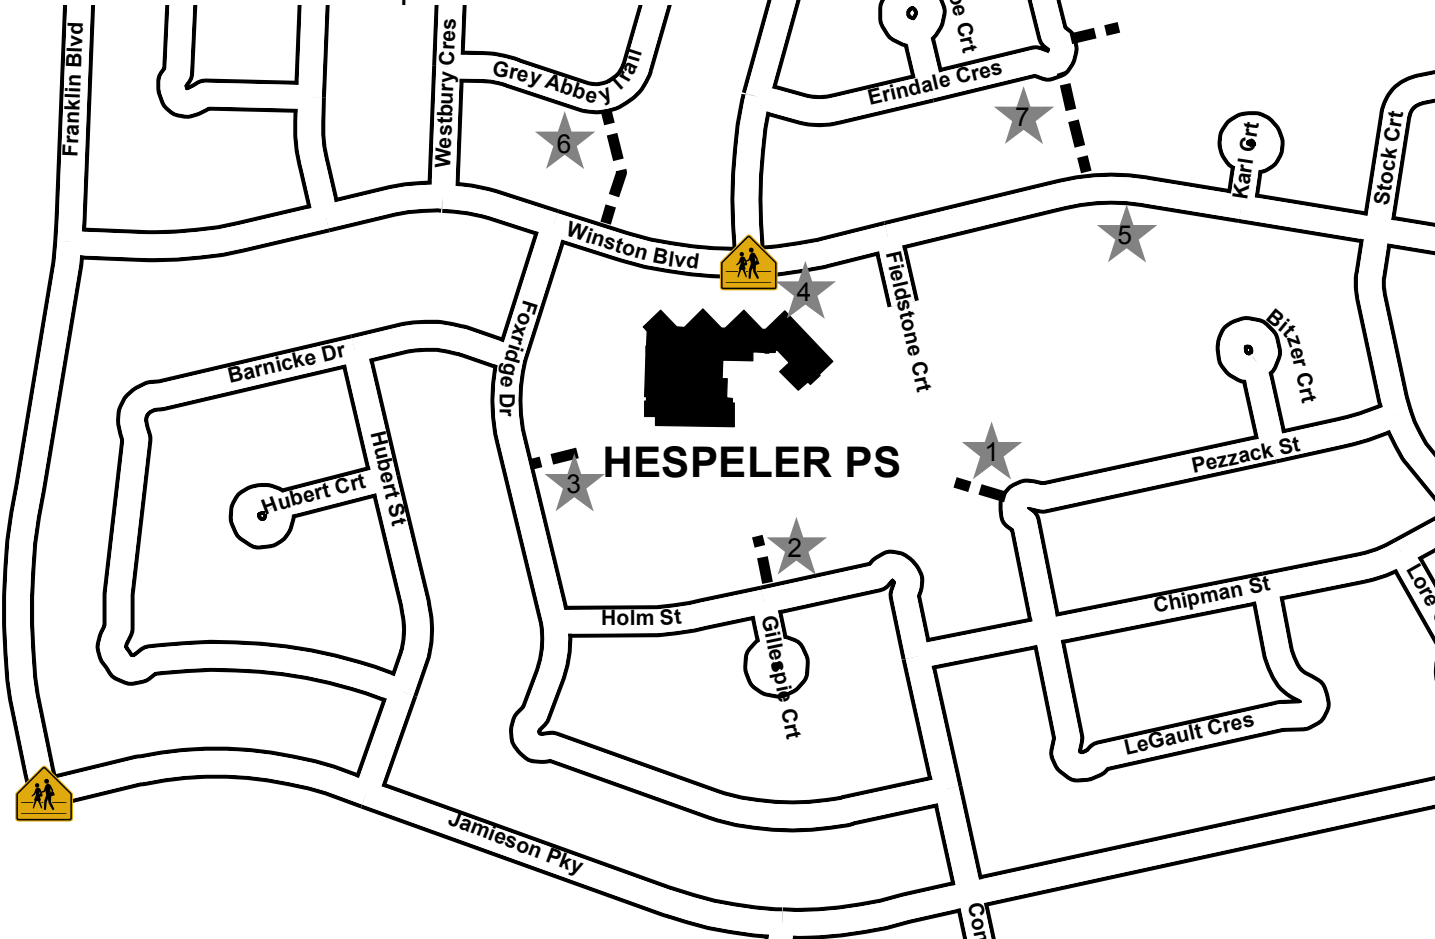

Please help us improve student safety at drop-off and pick-up times

Adult Crossing Guard

--- Walkway/Catwalk

★ Please use 1 of 7 Safe Drop-Off Points

1. Pezzack St at path
2. Holm St at path
3. Foxridge Dr at path
4. Winston Blvd east of Gunn (Kindy only)
5. Winston Blvd at Park
6. Grey Abbey Trail at path
7. Erindale Cres at path

Follow these simple rules:

- Always keep the school to your right - avoid unsafe mid-block crossings
- Improve traffic flow and leave room for emergency vehicles by parking only on the right side of the street
- Avoid turning around in driveways - plan a clockwise route
- Keep our neighbours happy - avoid blocking driveways
- Be a good role model - respect each other and City by-laws