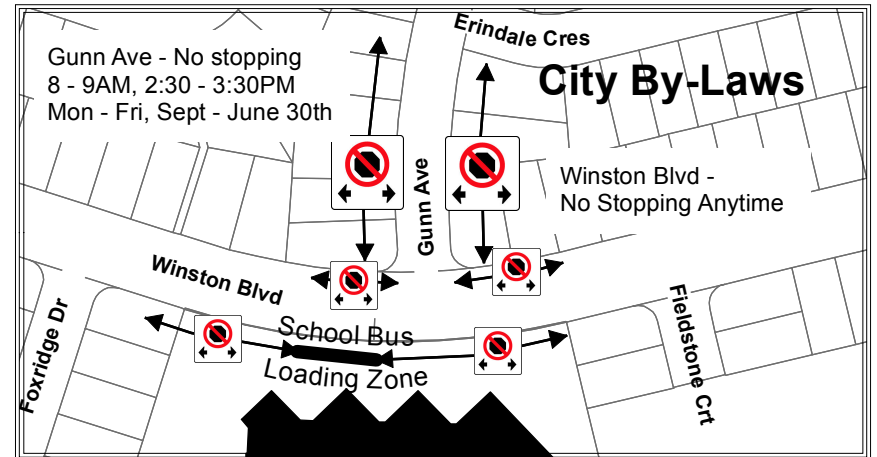

Please help us improve student safety at drop-off and pick-up times

Adult Crossing Guard

--- Walkway/Catwalk

★ Please use 1 of 7 Safe Drop-Off Points

1. Pezzack St at path
2. Holm St at path
3. Foxridge Dr at path
4. Winston Blvd east of Gunn (Kindy only)
5. Winston Blvd at Park
6. Grey Abbey Trail at path
7. Erindale Cres at path

Follow these simple rules:

- Always keep the school to your right - avoid unsafe mid-block crossings
- Improve traffic flow and leave room for emergency vehicles by parking only on the right side of the street
- Avoid turning around in driveways - plan a clockwise route
- Keep our neighbours happy - avoid blocking driveways
- Be a good role model - respect each other and City by-laws